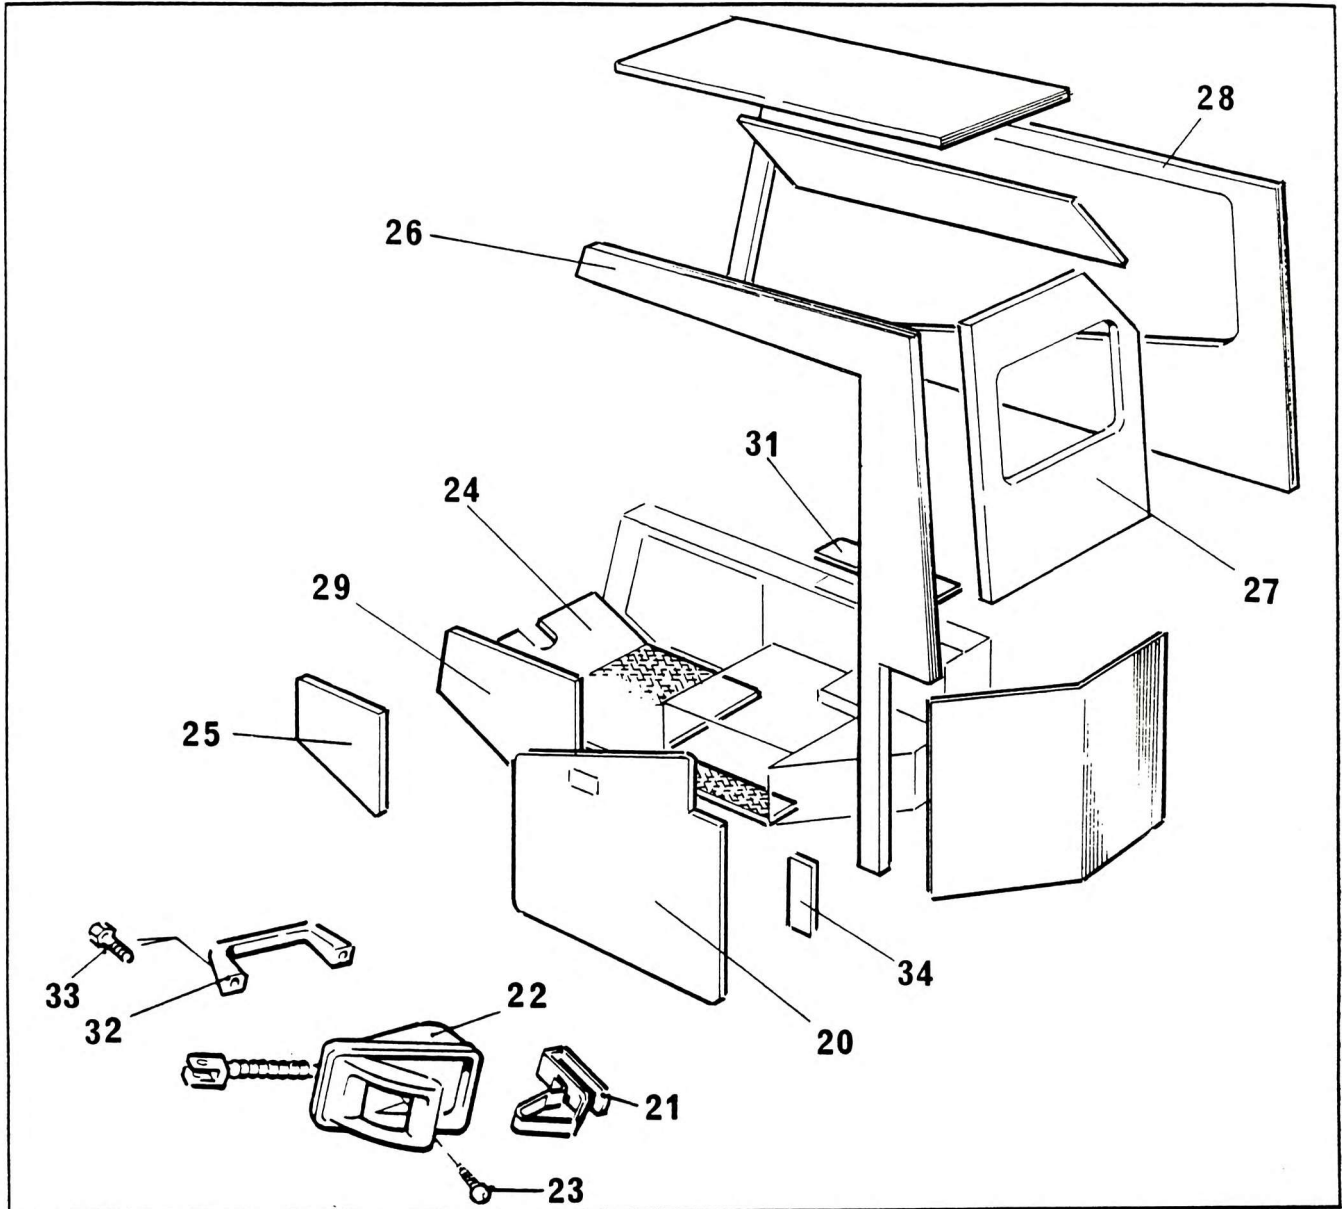

TRIM ASSEMBLY COMPLETE

NO.	PART NO.	QTY.	DESCRIPTION	NO.	PART NO.	QTY.	DESCRIPTION
20	7-001-990343	1	Trim Panel - Door	31	6-001-990336	1	Carpet Gearshift Mounting
21	7-312-990178	21	Clip - Door Panel	32	7-511-990045	1	Door Handle Internal Pull
22	7-511-990042	1	Handle - Moulded Bowl	33	7-126-150853	2	Bolt M6 x 12 Long
23	7054017	1	Screw 4BA x 1/4" Lg Round Head (Brass)	34	7-001-990360	1	Trim Panel LHS Underside
24	7-001-990325	1	Floor Mat				
25	7-001-990327	1	Trim Panel - LHS Below Dash Panel				
26	7-001-990333	1	Trim Panel				
27	7-001-990334	1	Trim Panel				
28	7-001-990330	1	Trim Panel - RHS Window				
29	7-001-990331	1	Carpet Console				
30	8370145	AR	Adhesive Spray-On Clear				

6-001-990090  
Issue No. 01